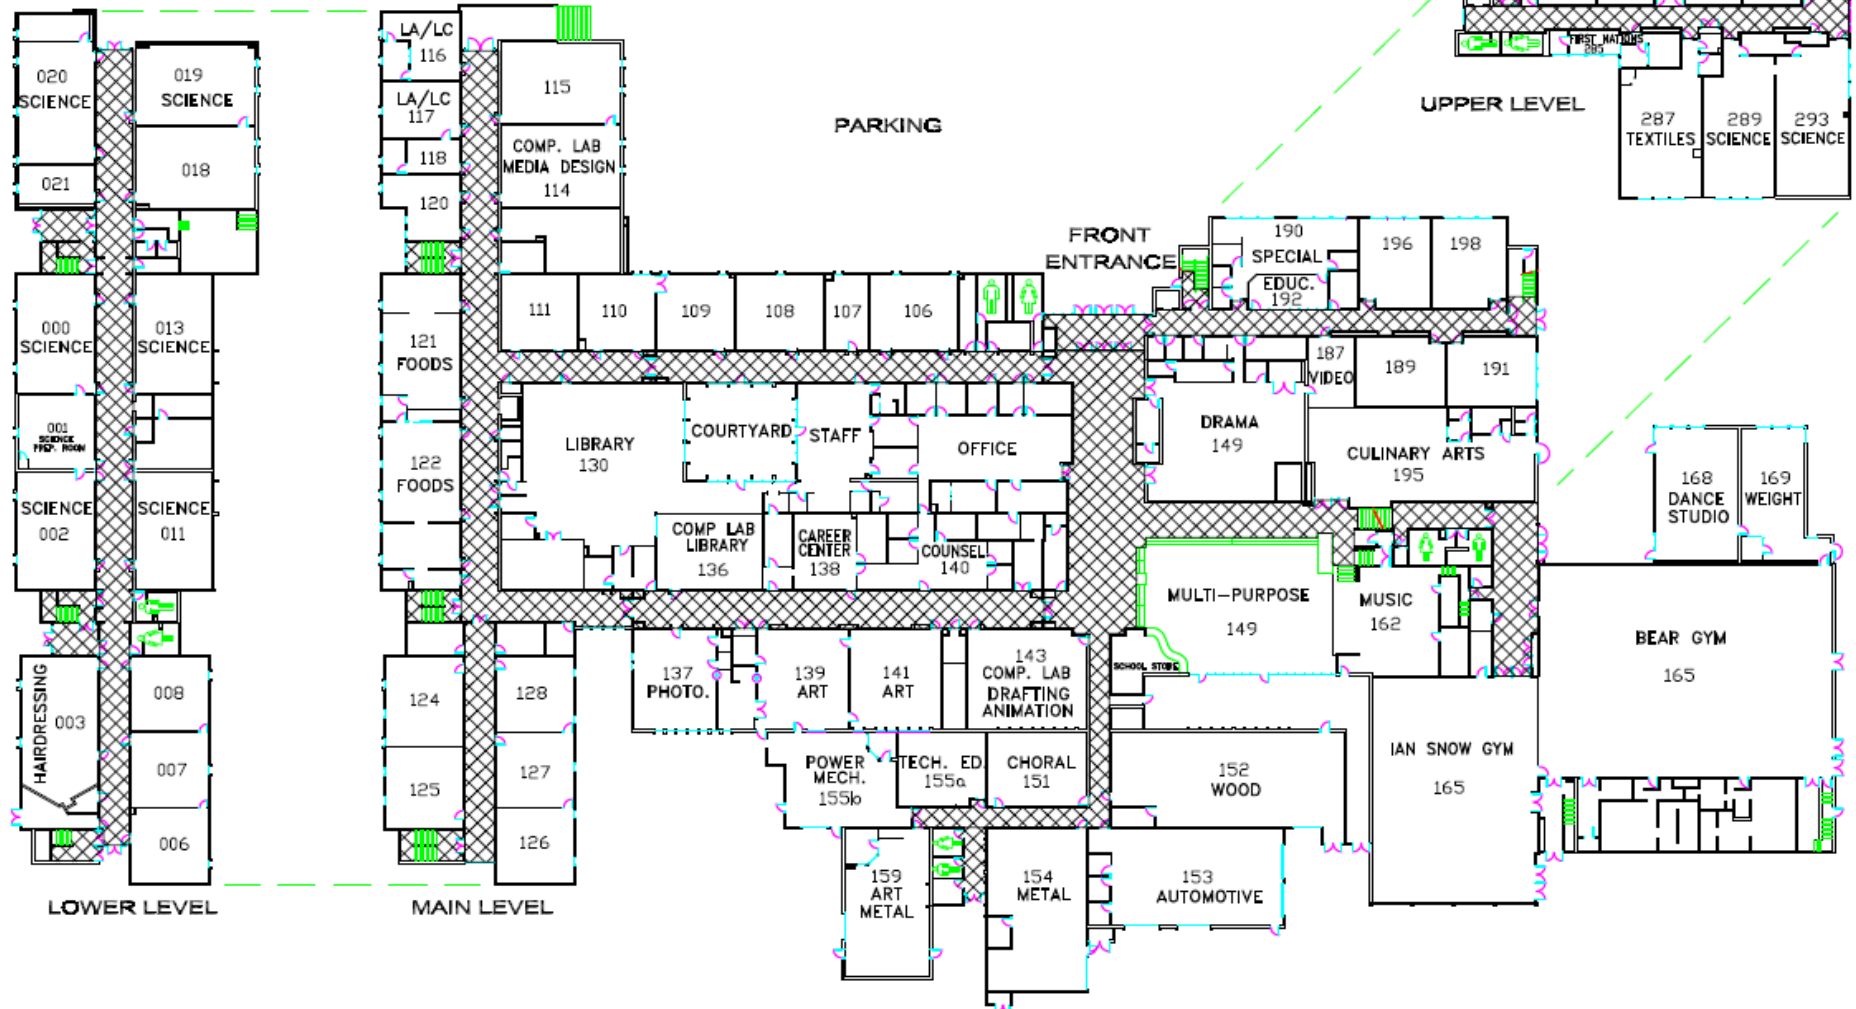

Mount Boucherie Secondary School

Welcome to Our Mountain
 2751 Cameron Road
 Kelowna, B.C. V1Z 2T6
 250-712-7040
 Website: mbs.sd23.bc.ca

← PORTABLES 1 & 2

PORTABLE
013